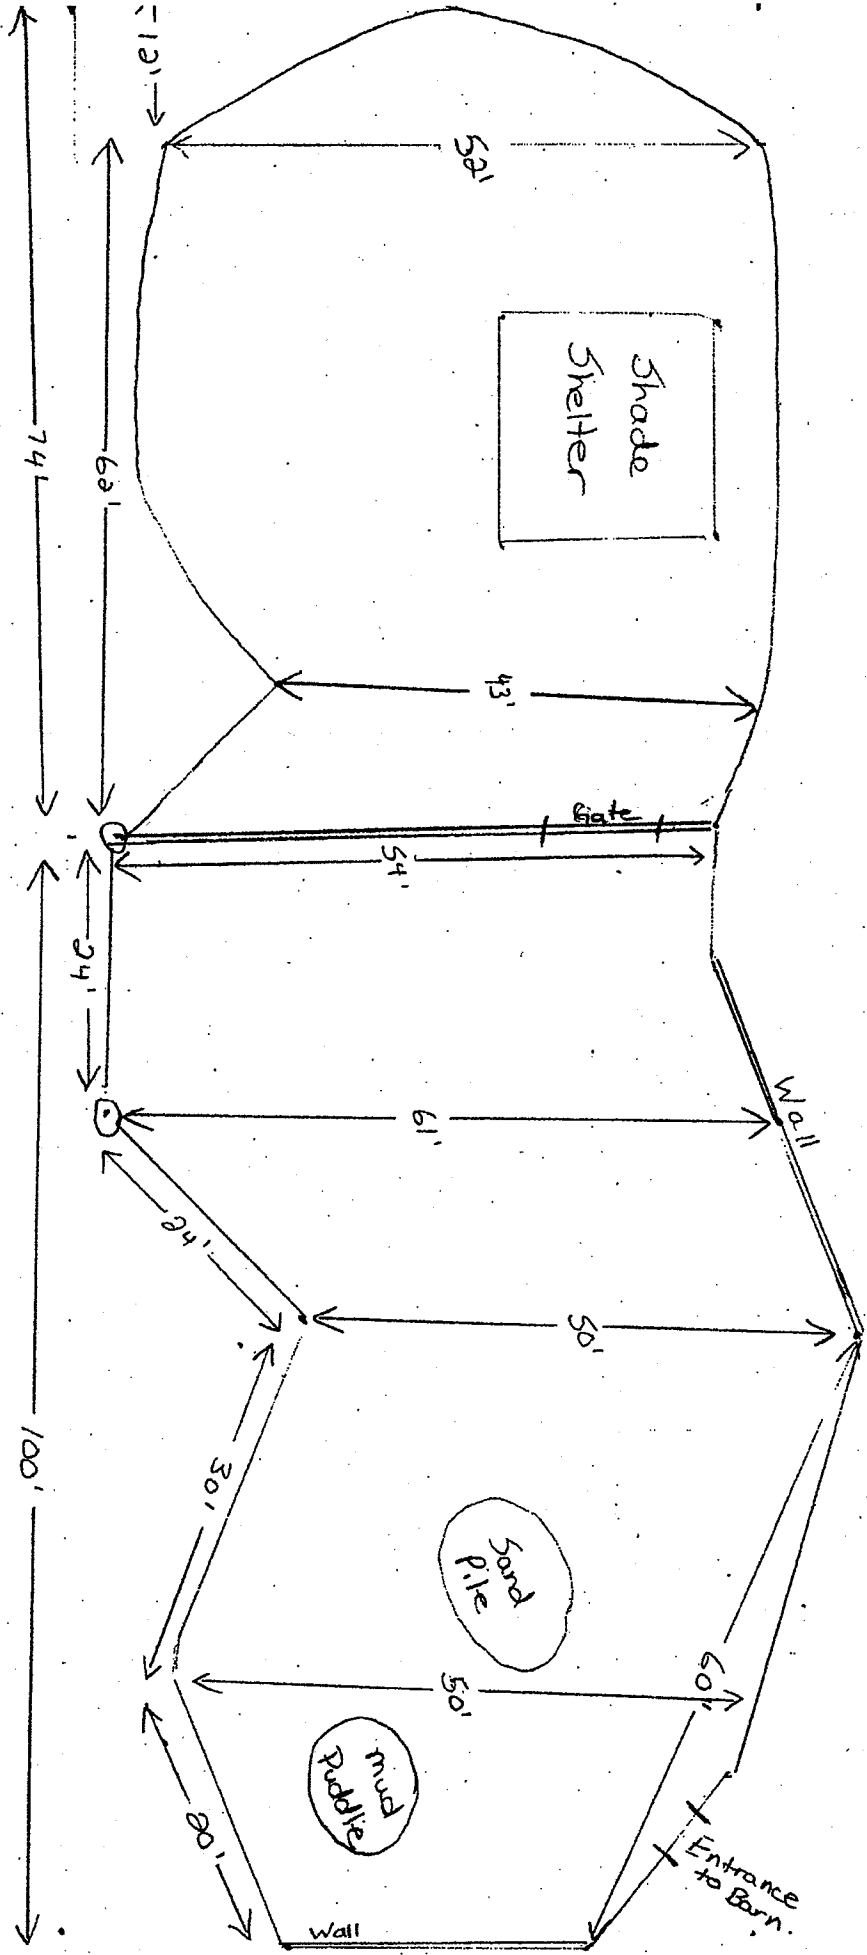

Lucy's Outdoor Enclosure

Total outside area = 8,878 Sq. Feet